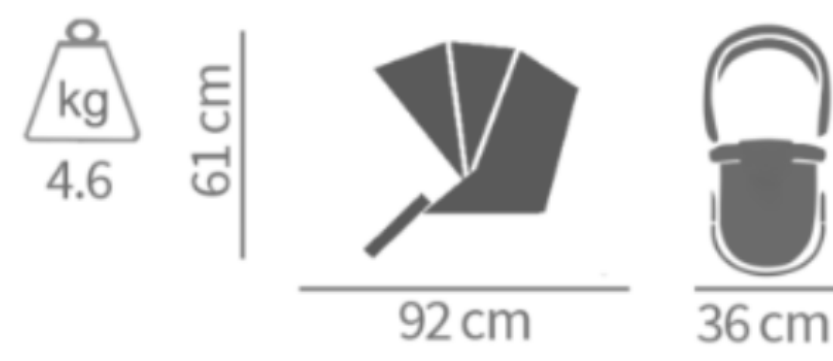

HAND WASH ONLY

PUNCTURE RESISTANT

**598,00 €**

CAMARELO