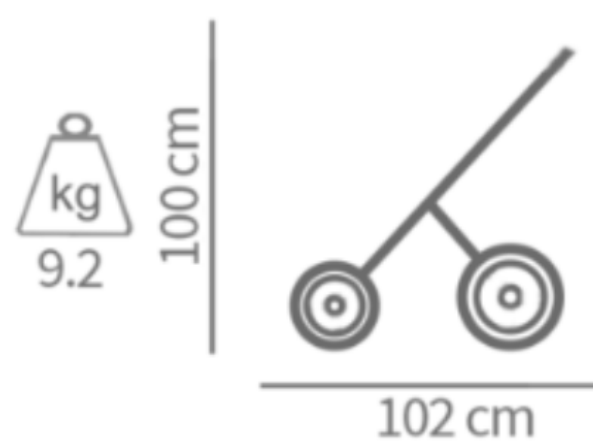

HAND WASH ONLY

PUNCTURE RESISTANT

**598,00 €**

CAMARELO