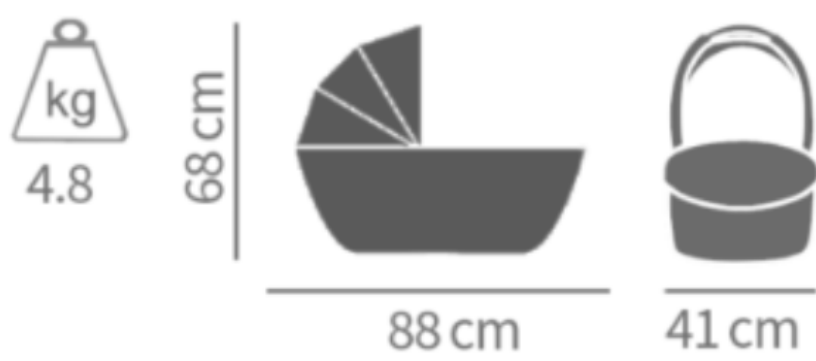

HAND WASH ONLY

PUNCTURE RESISTANT

**598,00 €**

CAMARELO